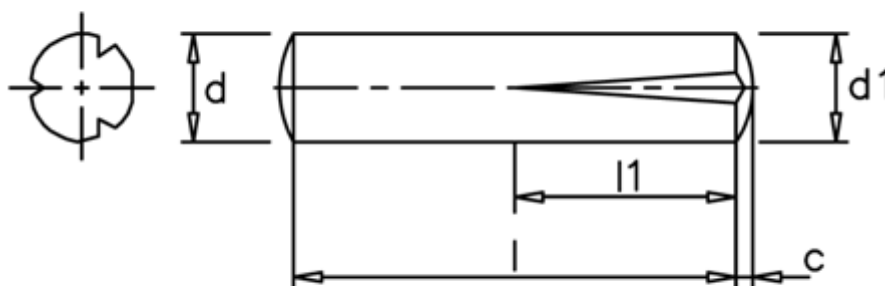

Article number: 08024126

Description: KLEE Slotted pin S2 6x24  
Steel

## Measures

---

c	= 0,9
d	= 6.0
d1	= 6.30
l1	= 1/2 l
Length	= 24